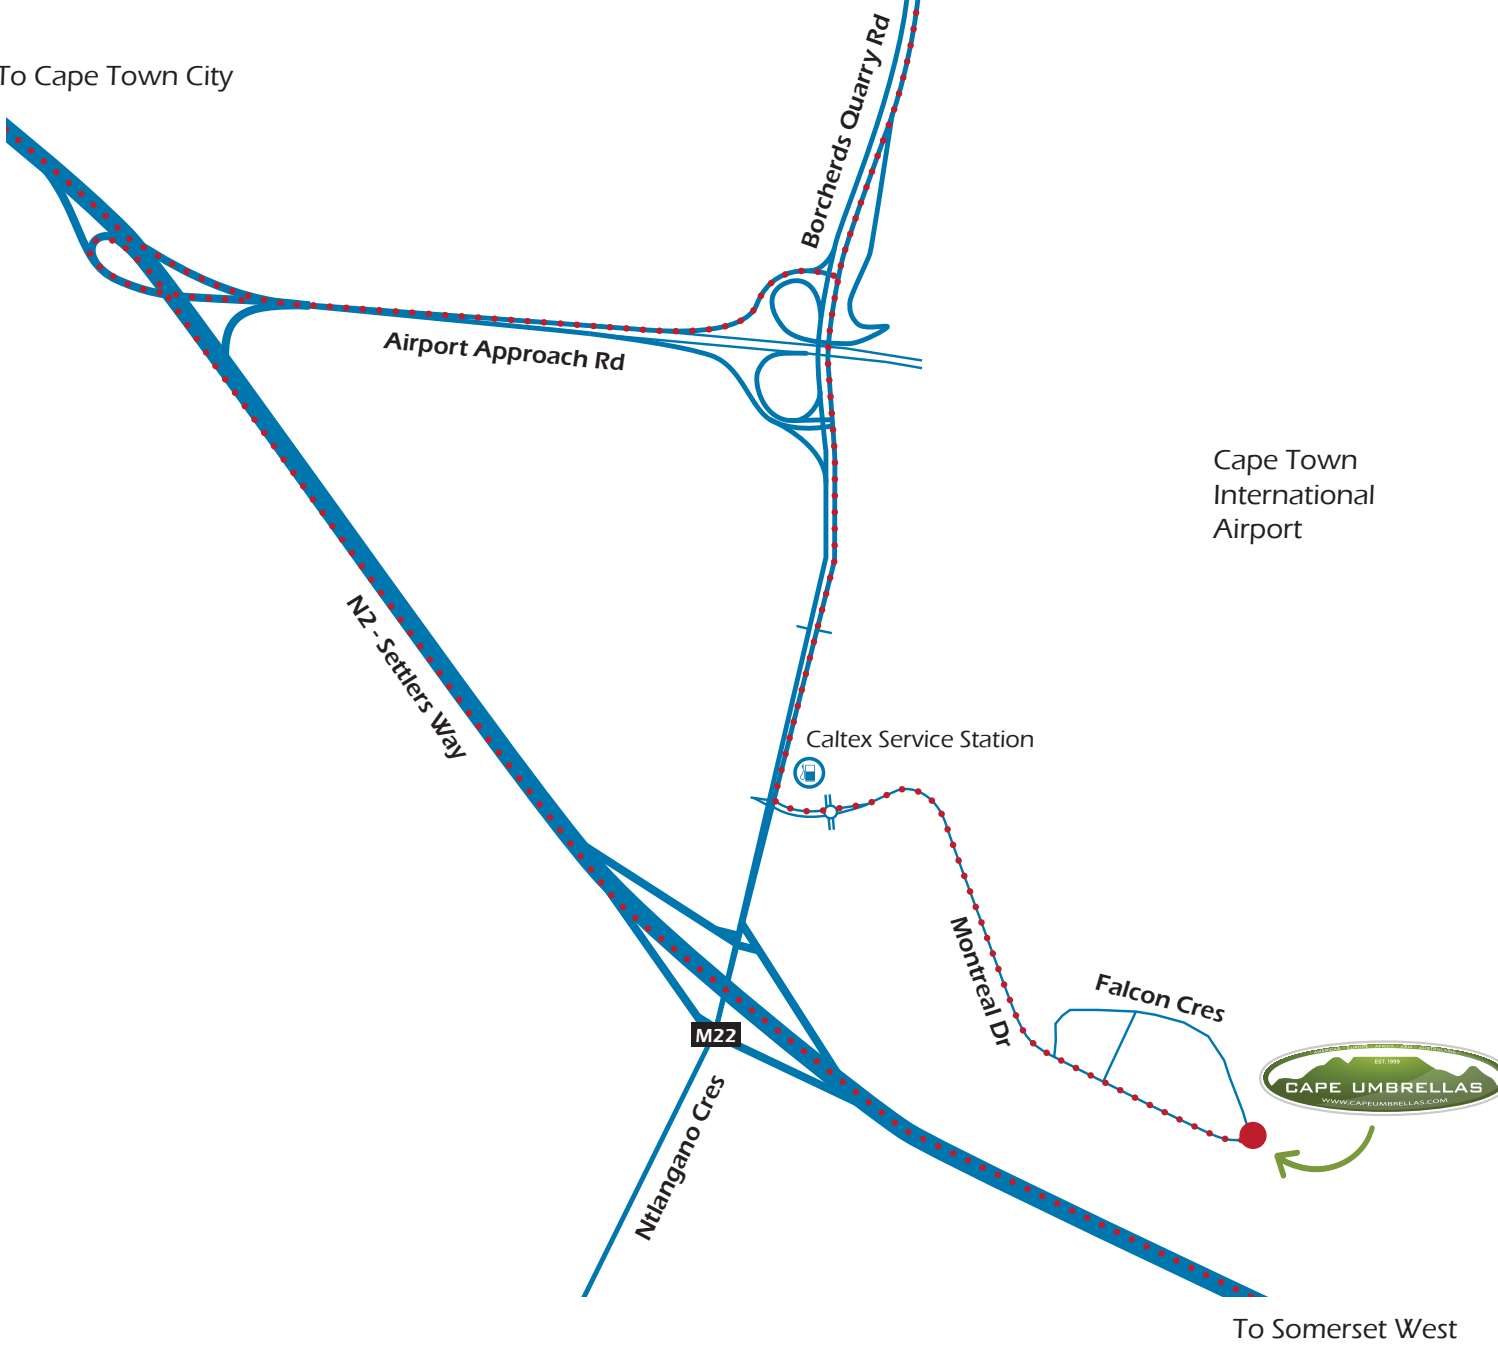

To Cape Town City

Cape Town International Airport

To Somerset West

Cape Umbrellas
47 Falcon Crescent,
Airport City, Cape Town